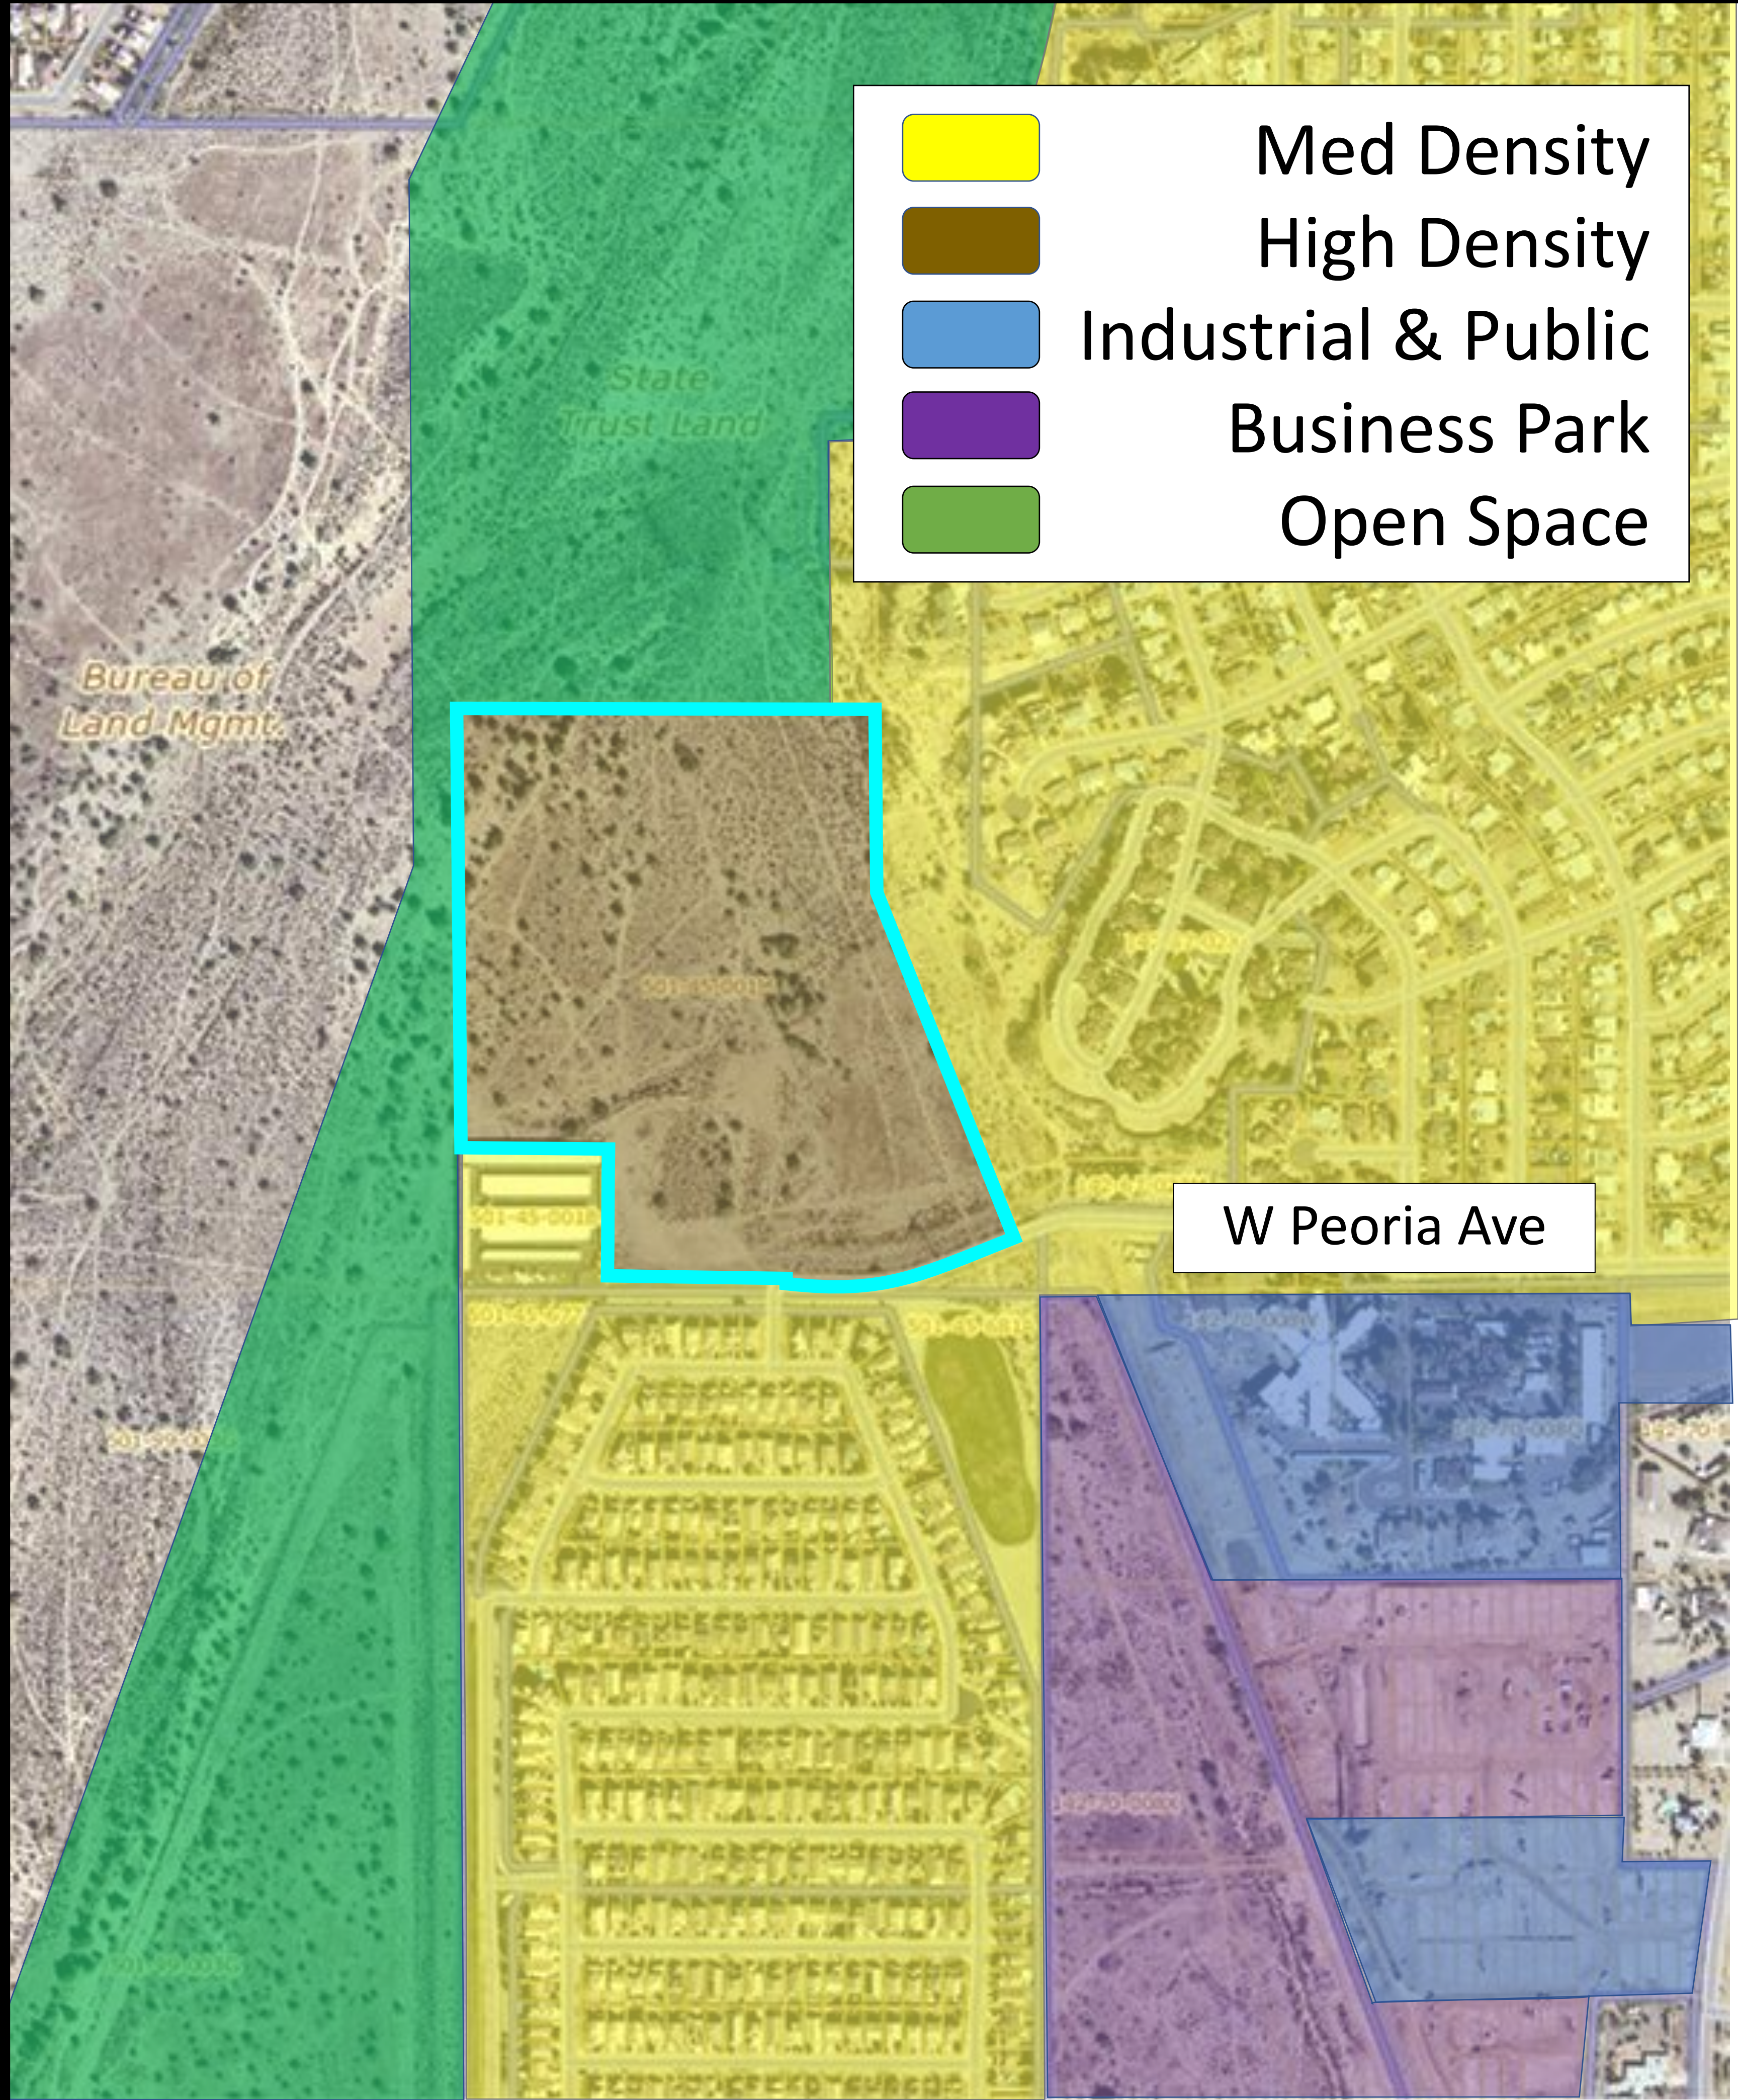

PROPOSED GENERAL PLAN