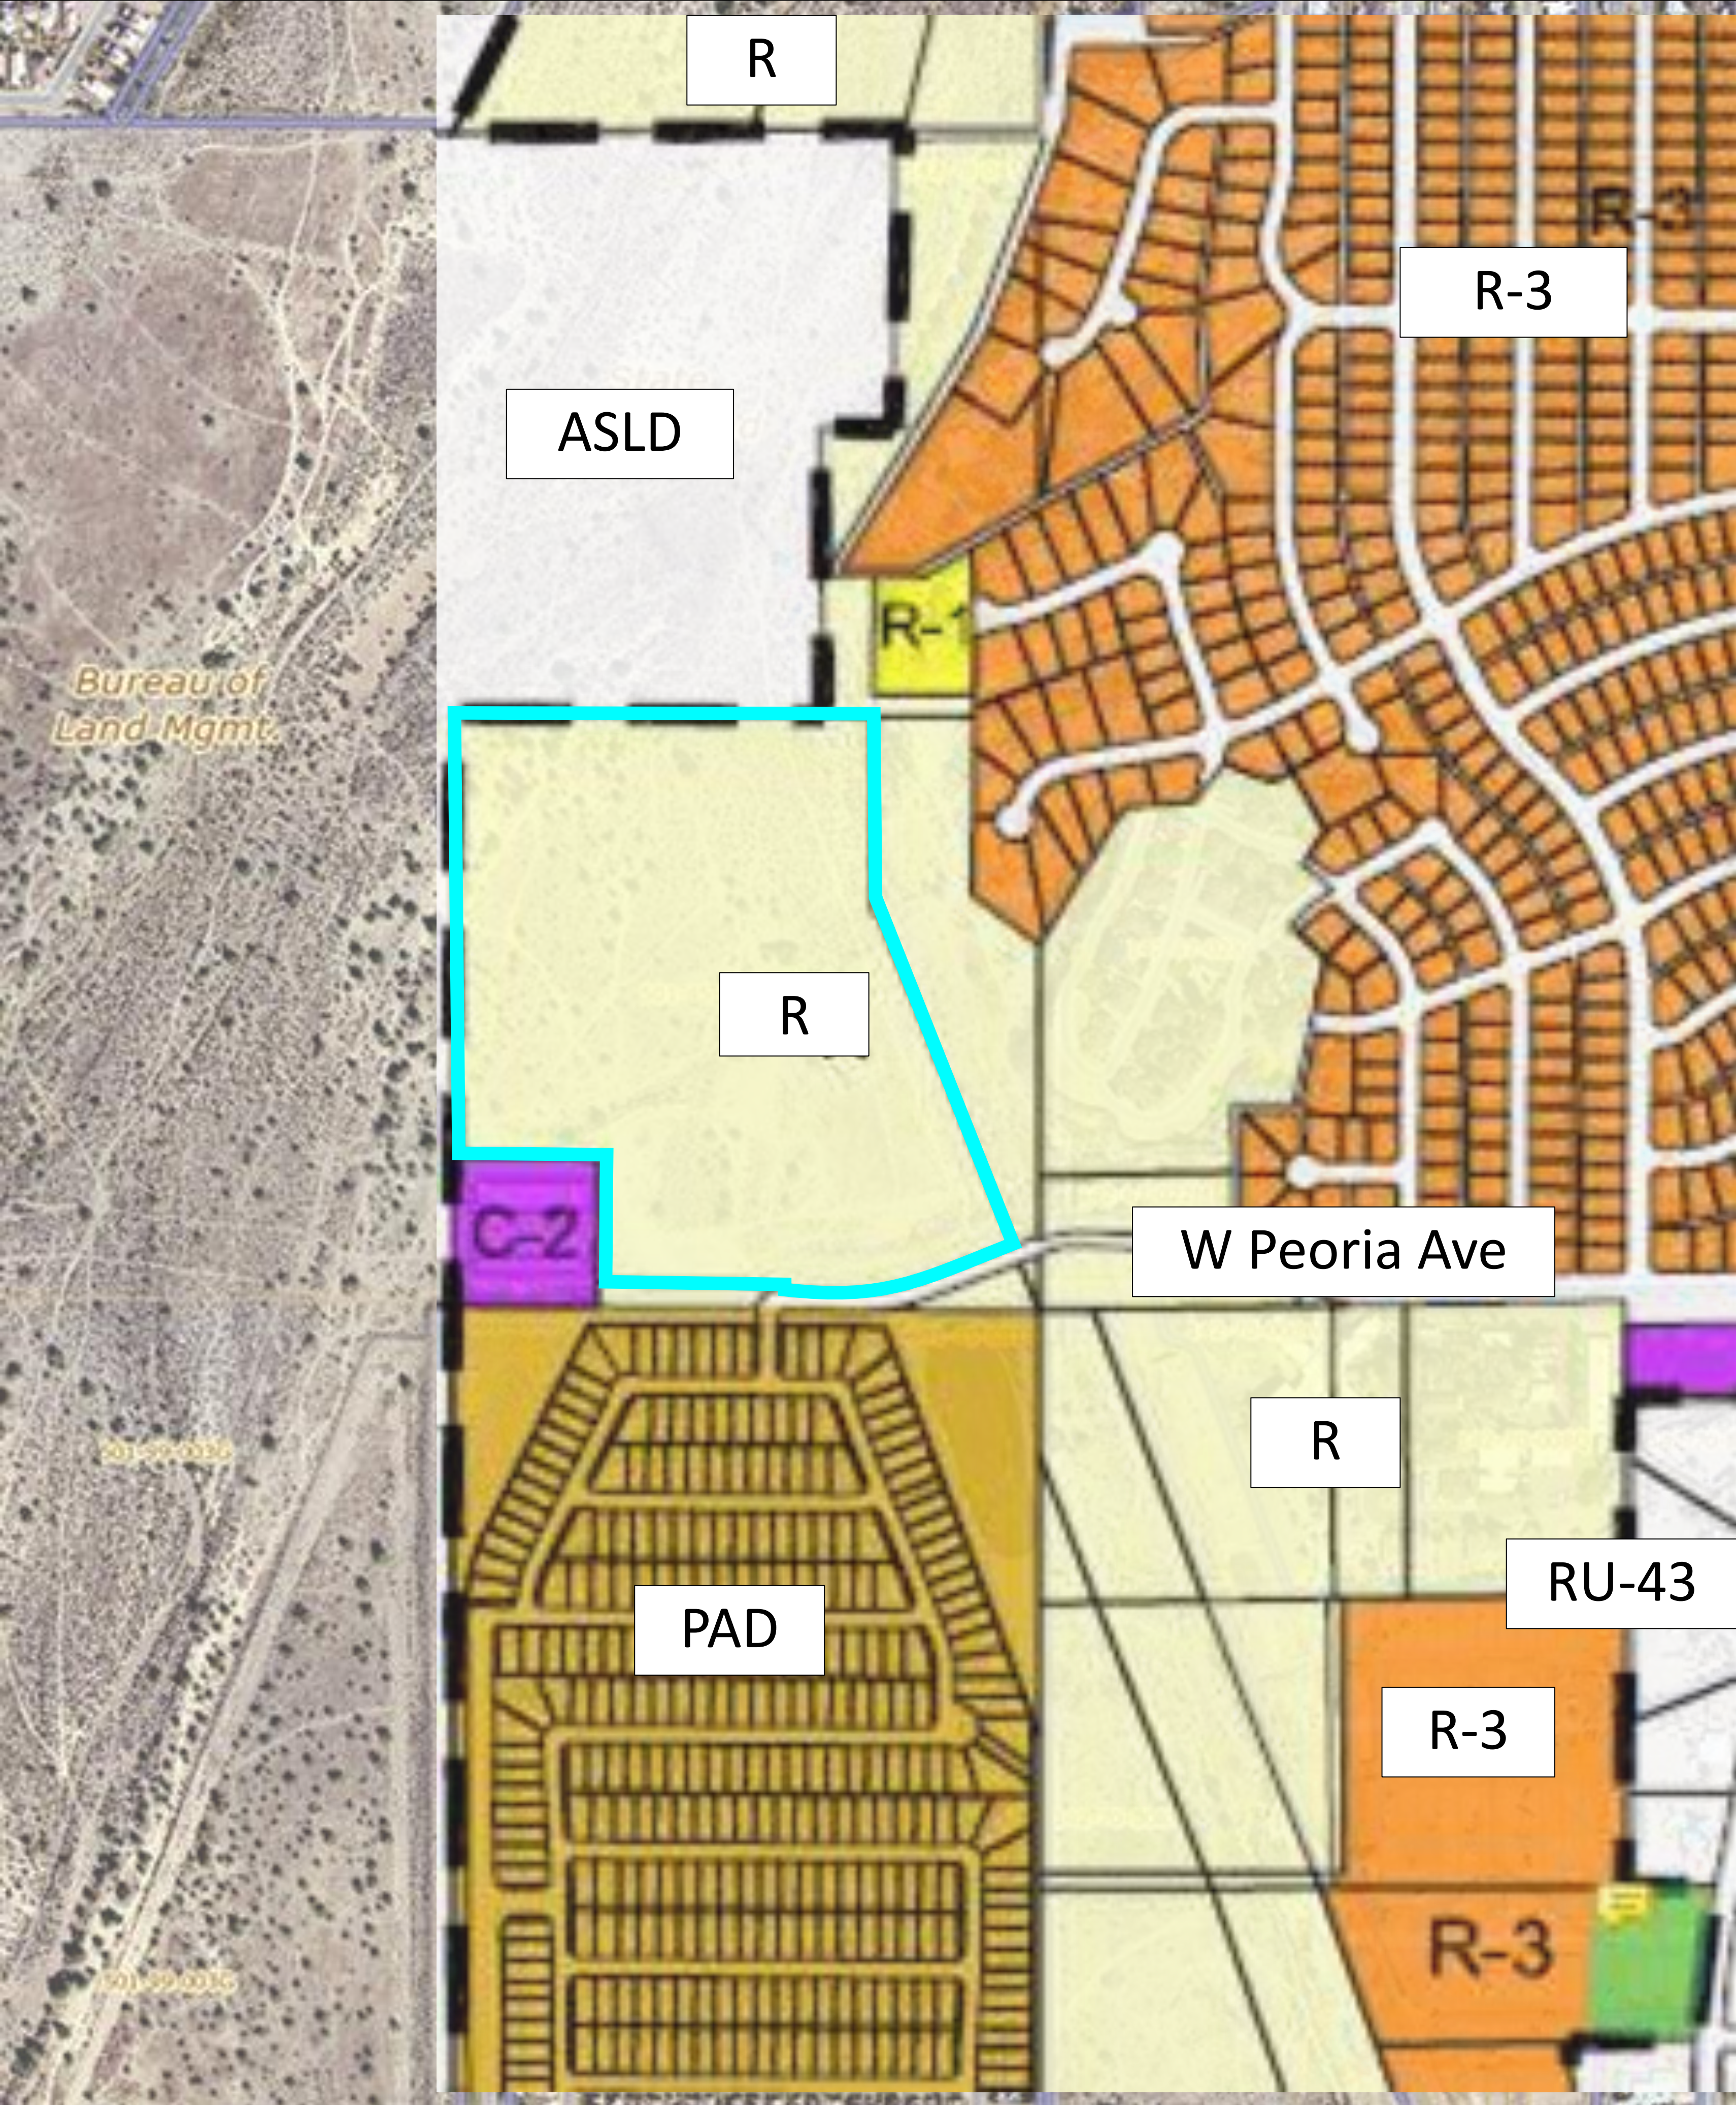

VICINITY MAP - APN: 501-45-001M

N El Mirage Ave

N 111th Ave

W Peoria Ave

W Olive Ave

CURRENT ZONING MAP

PROPOSED ZONING MAP

# CURRENT GENERAL PLAN

# PROPOSED GENERAL PLAN

# PROPOSED SITE PLAN