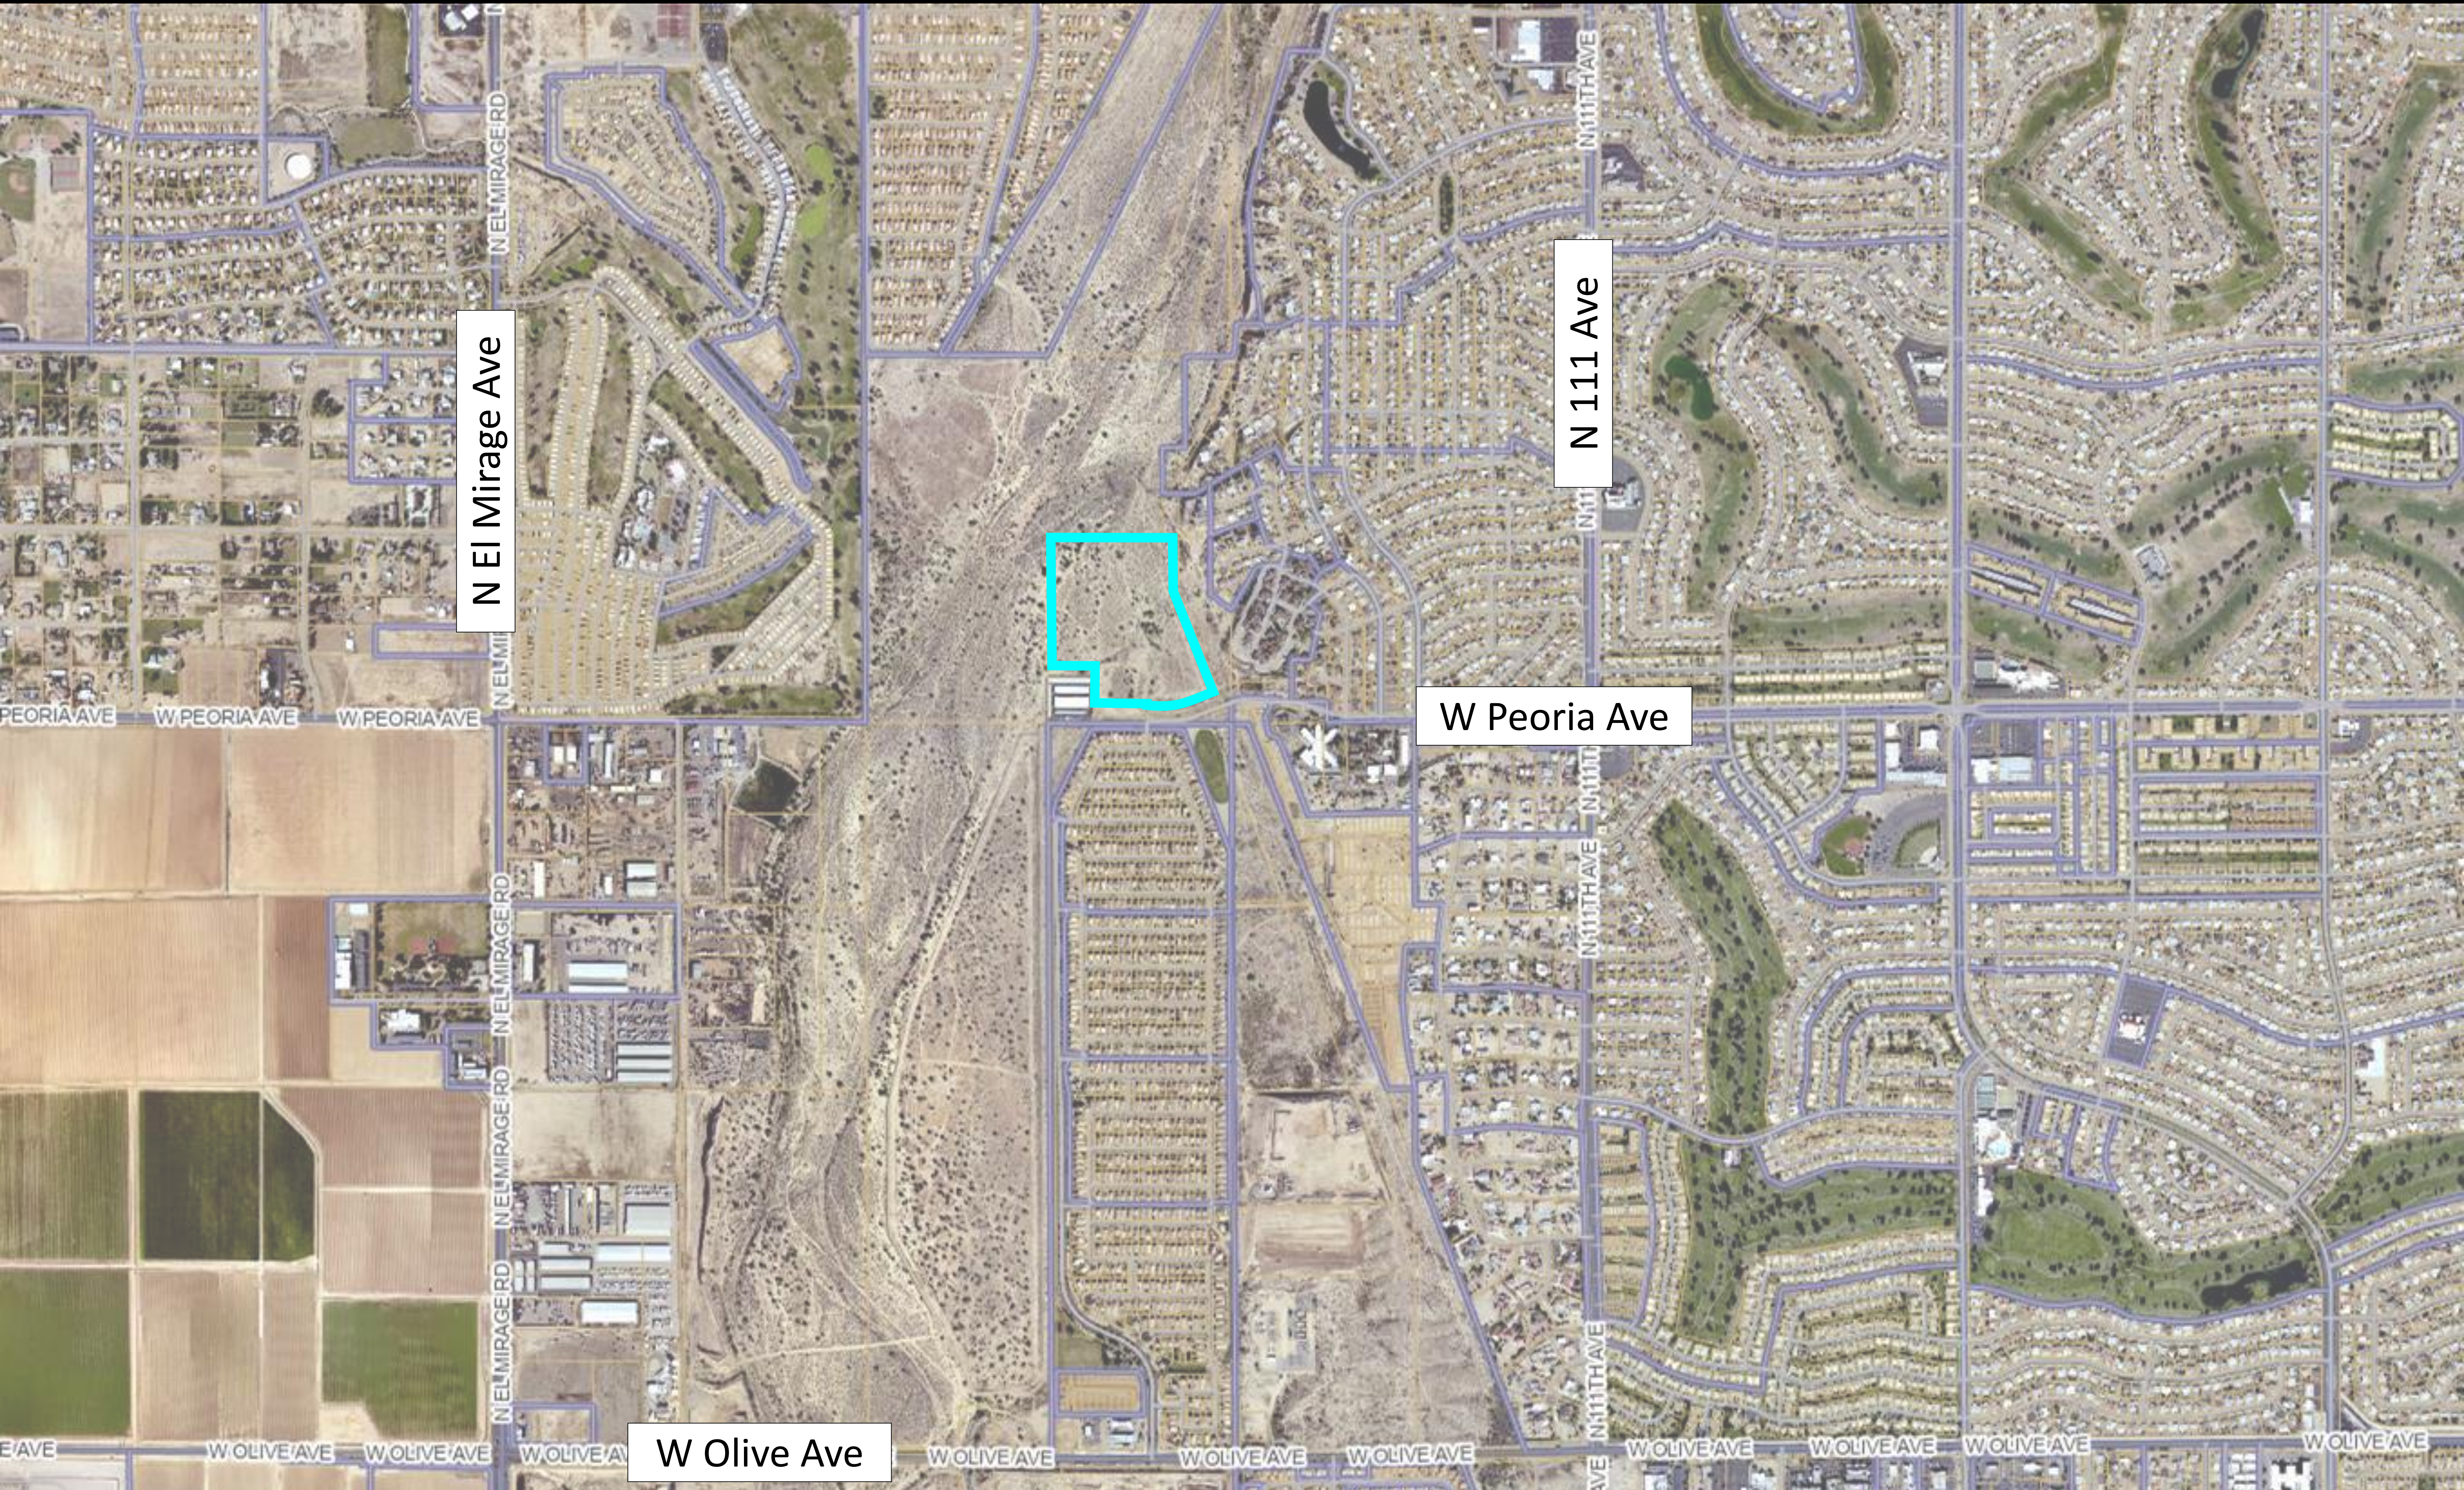

VICINITY MAP - APN: 501-45-001M

N El Mirage Ave

N 111th Ave

W Peoria Ave

W Olive Ave

CURRENT ZONING MAP

PROPOSED ZONING MAP

# CURRENT GENERAL PLAN

# PROPOSED SITE PLAN

# SALT RIVER FLATS – UNDER CONSTRUCTION