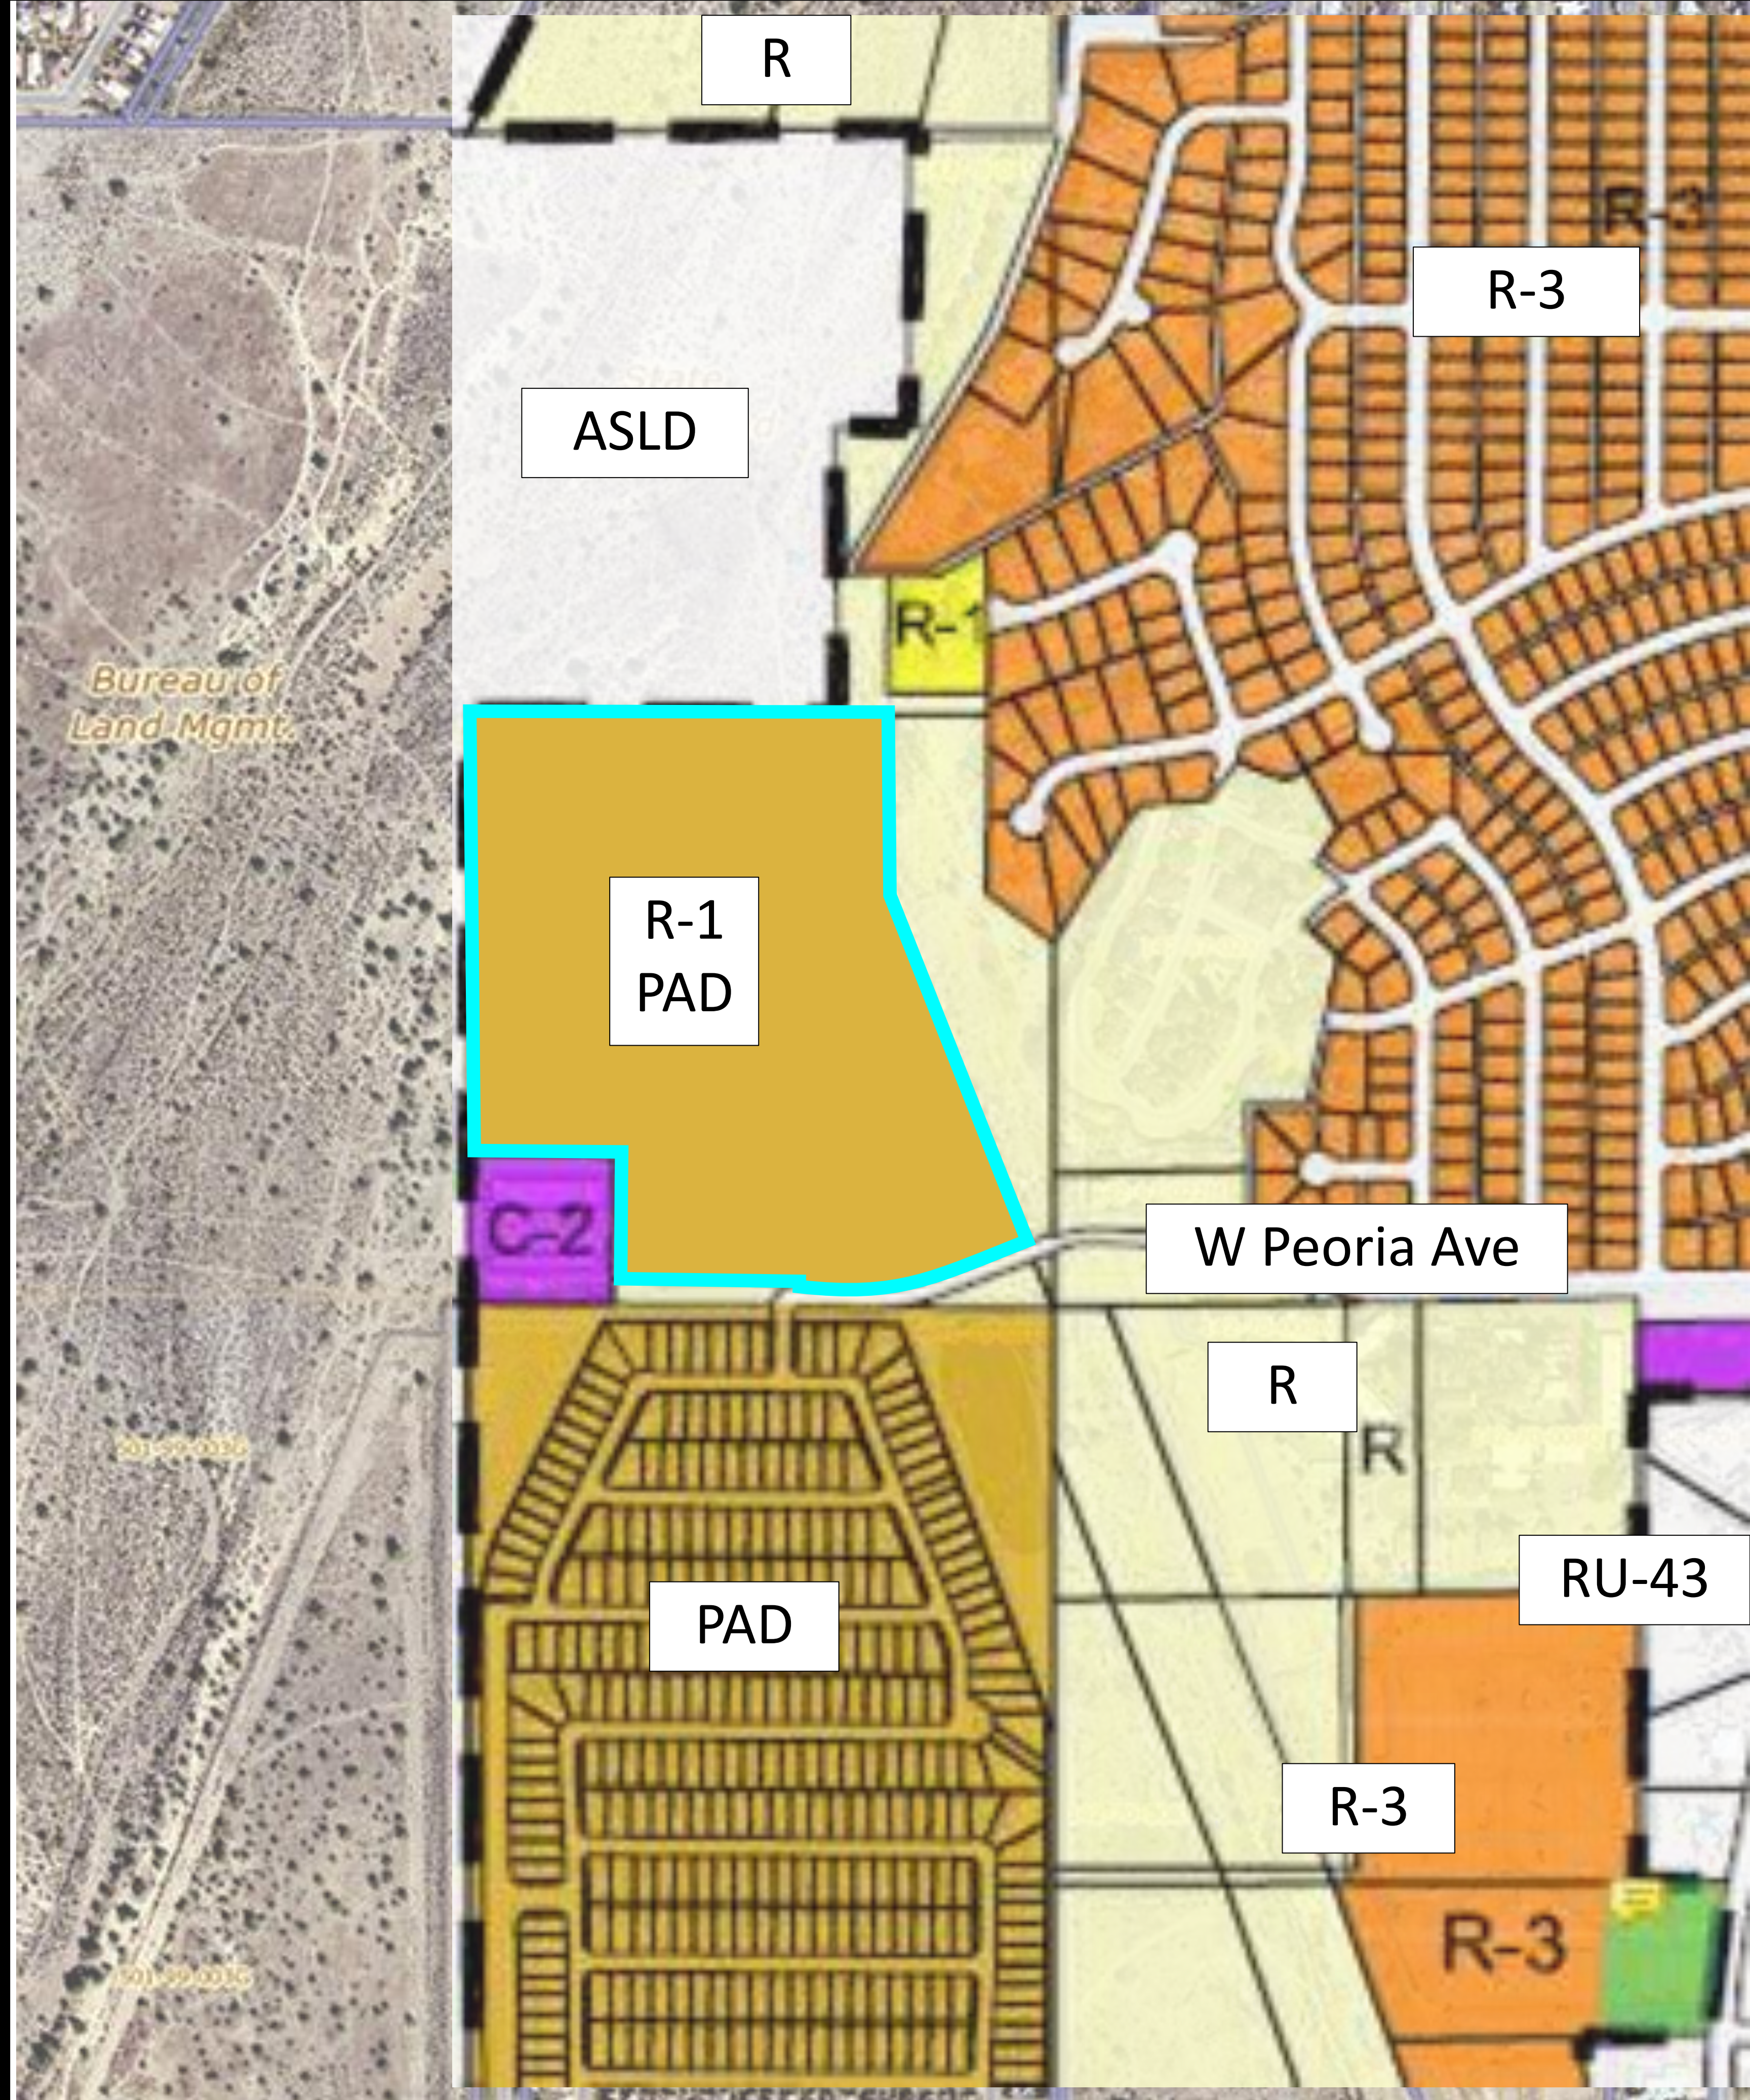

VICINITY MAP - APN: 501-45-001M

N El Mirage Ave

N 111th Ave

W Peoria Ave

W Olive Ave

CURRENT ZONING MAP

PROPOSED ZONING MAP

# CURRENT GENERAL PLAN

# PROPOSED GENERAL PLAN

# PROPOSED SITE PLAN