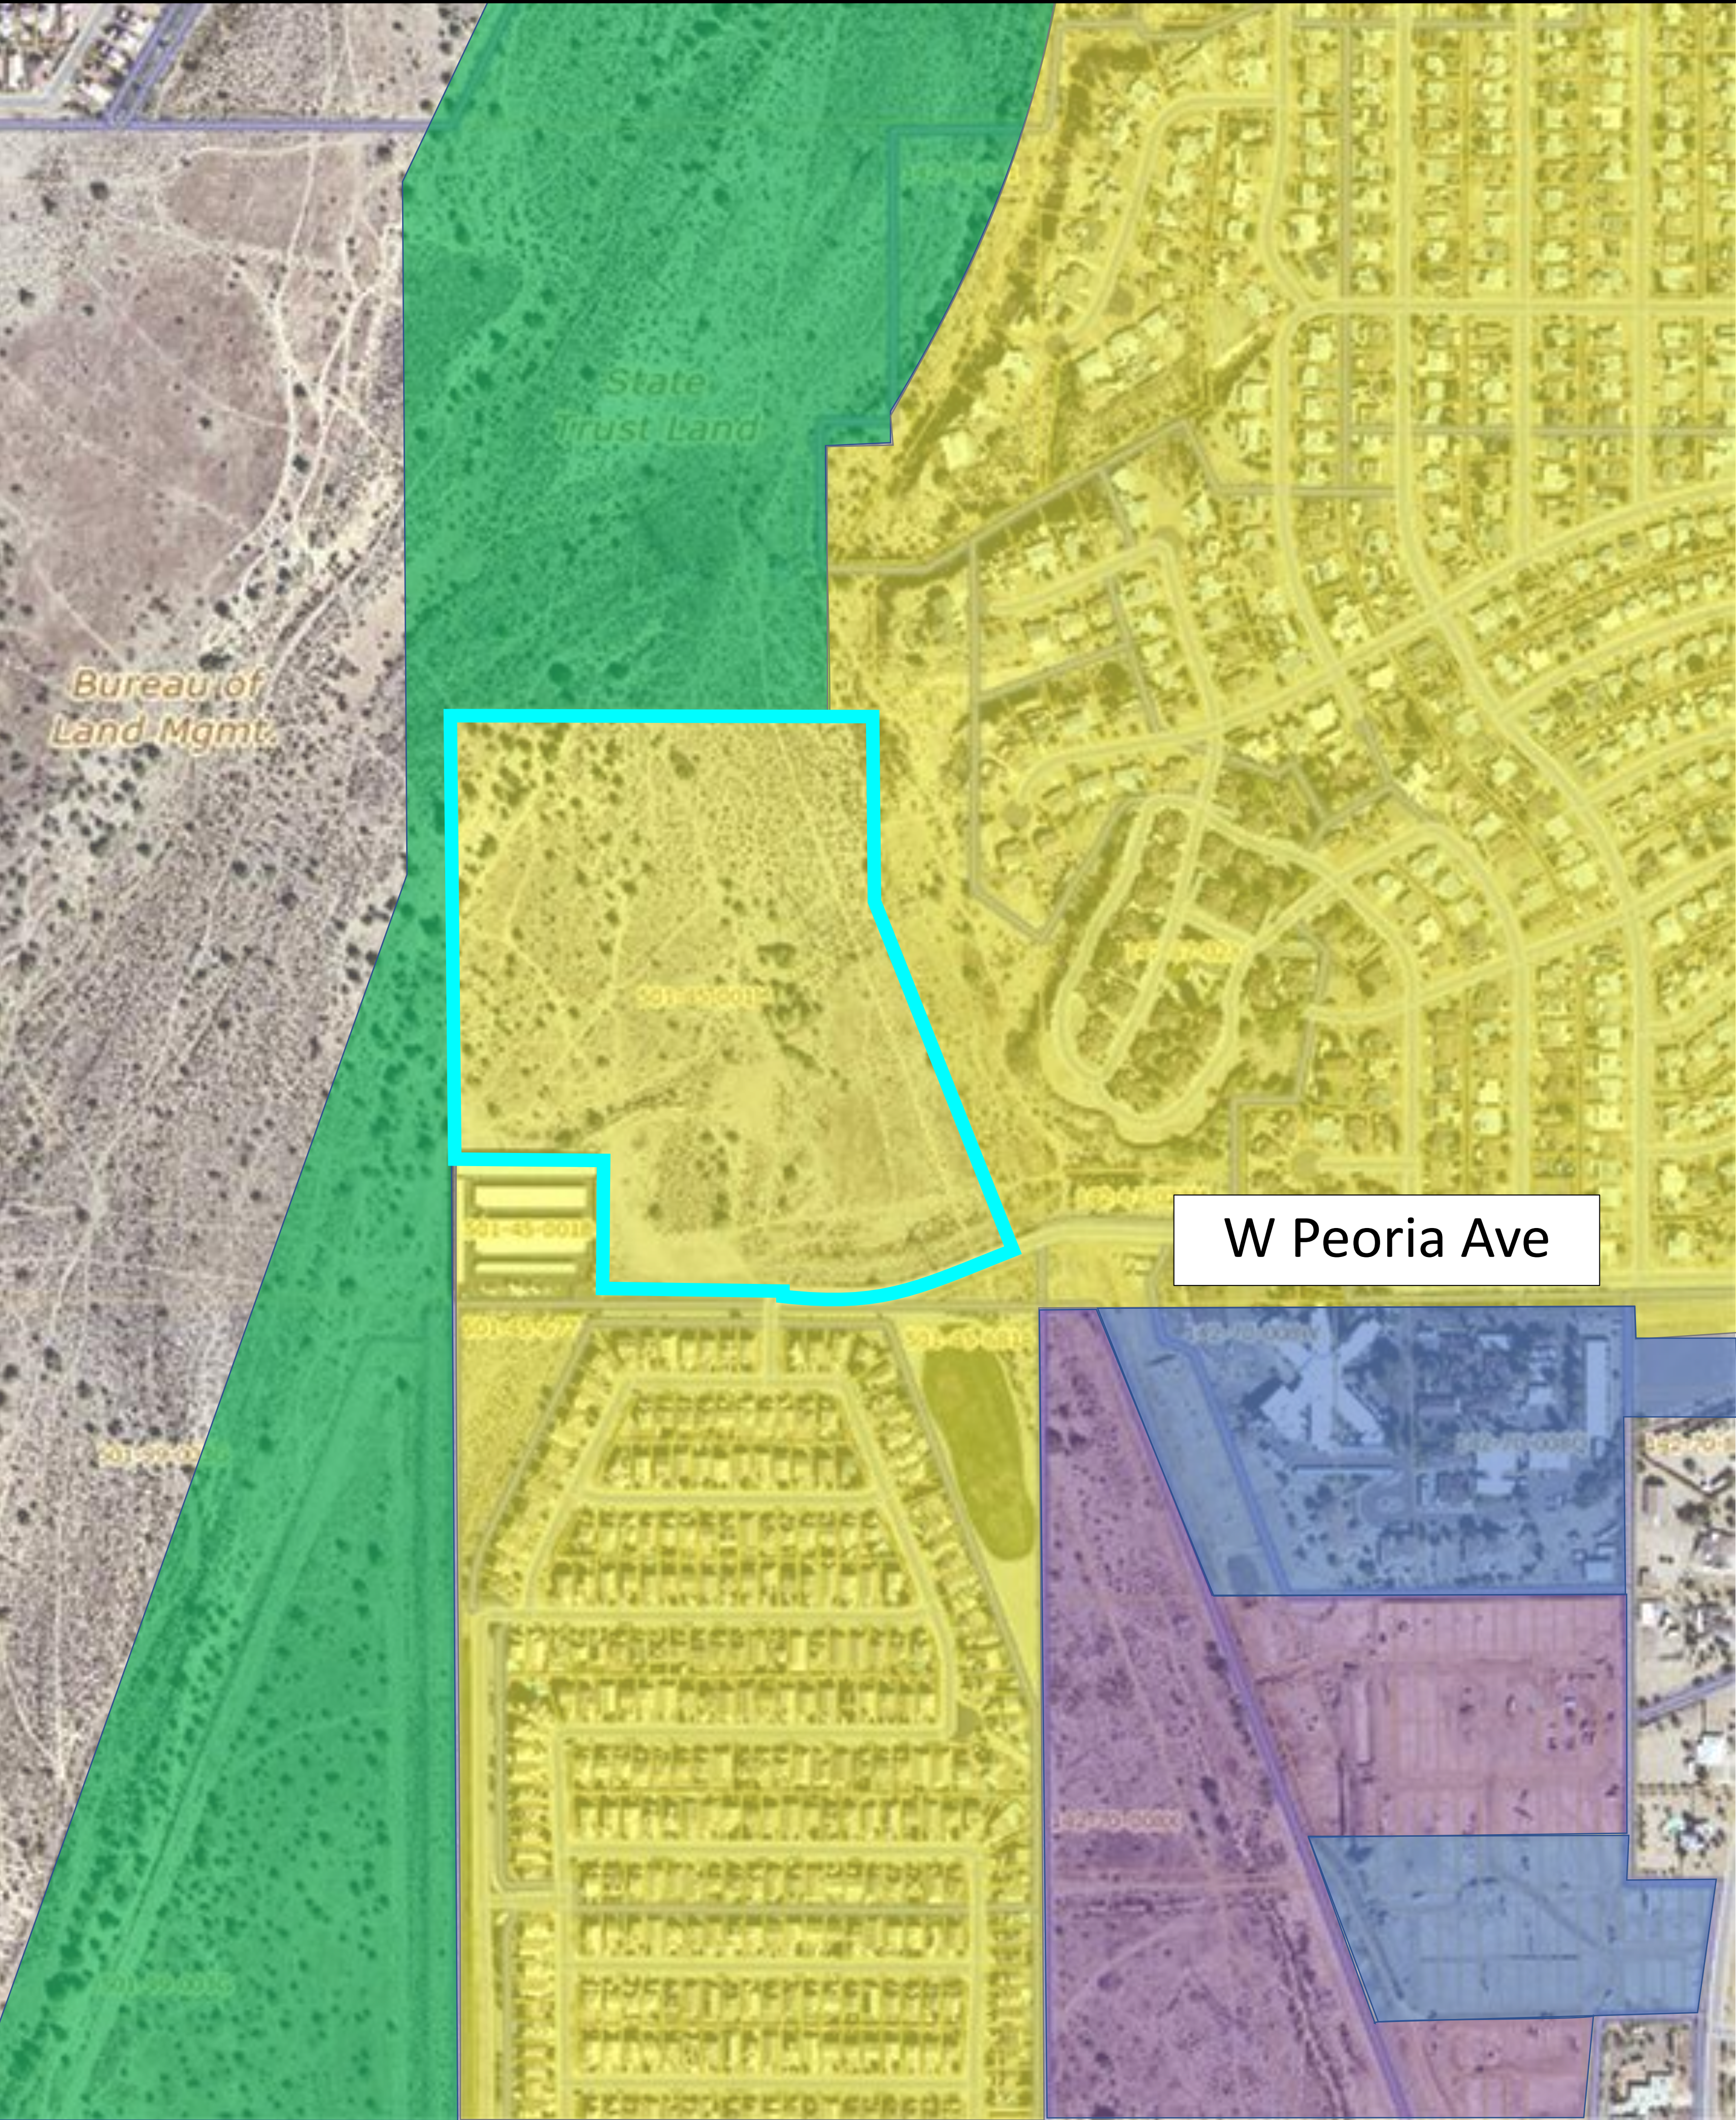

VICINITY MAP - APN: 501-45-001M

N El Mirage Ave

N 111th Ave

W Peoria Ave

W Olive Ave

CURRENT ZONING MAP

PROPOSED ZONING MAP

# CURRENT GENERAL PLAN

# PROPOSED SITE PLAN

# SALT RIVER FLATS – UNDER CONSTRUCTION